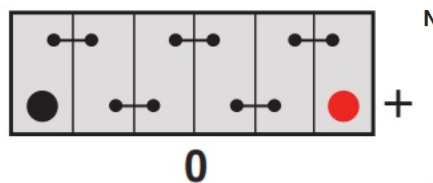

Technology

Flame Arrestor	✓
Technology	Ca/Ca
Separator	PE
VDA Roll Over Test	-
Vibration	V1 (30Hz/3g/2hr)
Recommended Charge Rate	4A

Terminal Type

T1

Standard DIN Post

Positive Terminal

Negative Terminal

Cell Assembly Layout