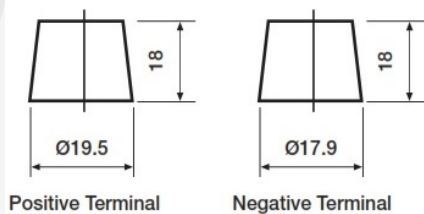

Terminal Type

T1

Standard DIN Post

Positive Terminal

Negative Terminal