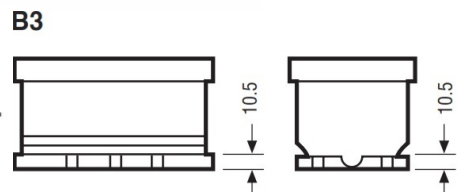

Yuasa Technical Data Sheet

Yuasa L36-EFB - Leisure Batteries

Performance

Voltage	12V
Capacity (20-hour)	100Ah
Cold Cranking Amps (EN1)	850A

Dimensions

Length	353mm
Width	175mm
Height	190mm

Weights & Measures

Terminal Type

T1

Standard DIN Post

Positive Terminal

Negative Terminal

Cell Assembly Layout

Battery Hold-down

Data Sheet generated on 13/02/2020 - E&OE