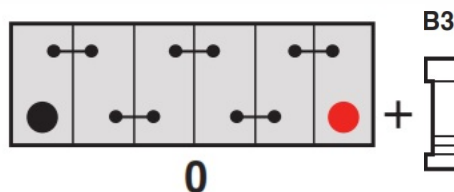

Terminal Type

T1

Standard DIN Post

Positive Terminal

Negative Terminal

Cell Assembly Layout

Battery Hold-down

Data Sheet generated on 13/02/2020 - E&OE